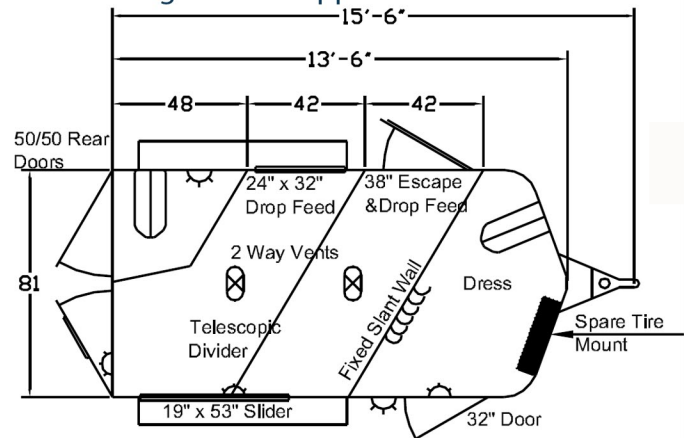

Jilliby, NSW, 2259  
0414 416 165

US Models Shown

[www.MyShadow.com.au](http://www.MyShadow.com.au)

US Models Shown

Model: 700 Series 7155S-2STRW-BP

Height: 7' 6" Approx Wt: 3450 lbs

Model: 700 Series 7135E-2SL-BP

Height: 7' 0" Approx Wt: 3350 lbs

Model: 700 Series 7175-3SL-BP

Height: 7' 0" Approx Wt: 3200 lbs

Due to continuous product enhancements and improvements, trailer features and specs may change without notice or warning.  
Check with local dealer for current model info. Photos may show optional equipment.