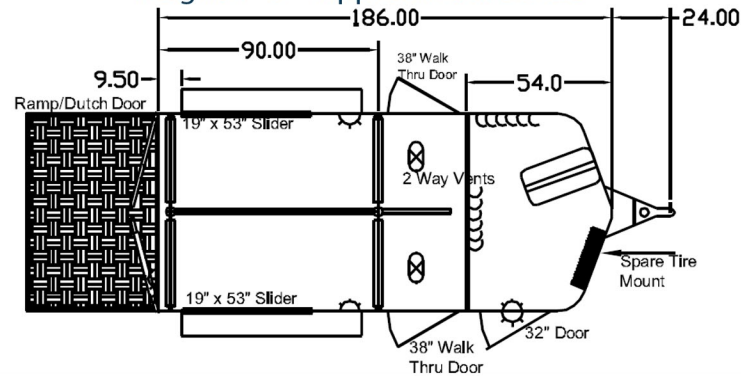

Jilliby, NSW, 2259  
0414 416 165

US Models Shown

[www.MyShadow.com.au](http://www.MyShadow.com.au)

US Models Shown

Model: 700 Series 7155S-2STRW-BP

Height: 7' 6" Approx Wt: 3450 lbs

Model: 700 Series 7135E-2SL-BP

Height: 7' 0" Approx Wt: 3350 lbs

Model: 700 Series 7175-3SL-BP

Height: 7' 0" Approx Wt: 3200 lbs

Due to continuous product enhancements and improvements, trailer features and specs may change without notice or warning.  
Check with local dealer for current model info. Photos may show optional equipment.