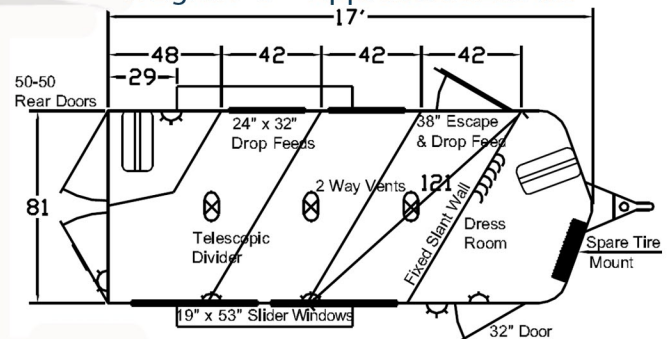

Jilliby, NSW, 2259  
0414 416 165

US Models Shown

[www.MyShadow.com.au](http://www.MyShadow.com.au)

US Models Shown

Model: 700 Series 7155S-2STRW-BP

Height: 7' 6" Approx Wt: 3450 lbs

Model: 700 Series 7135E-2SL-BP

Height: 7' 0" Approx Wt: 3350 lbs

Model: 700 Series 7175-3SL-BP

Height: 7' 0" Approx Wt: 3200 lbs

Due to continuous product enhancements and improvements, trailer features and specs may change without notice or warning.  
Check with local dealer for current model info. Photos may show optional equipment.