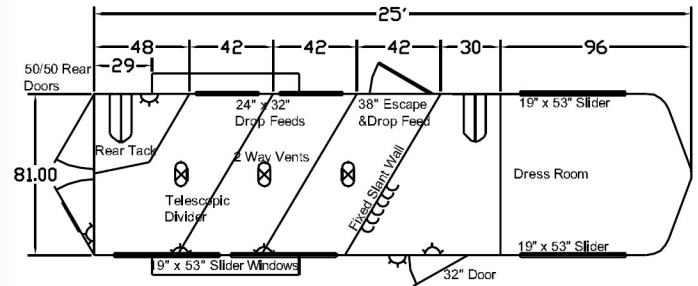

SHADOW

Pro Series Gooseneck Models

Shadow Trailers - Setting The Standard for Innovation

Standard 700 Series Features:

- Coupler:** 3" Ball
- Jack:** Standard Single Speed (Two Speed select models)
- Axles:** Two Torsion Axles, with Electric Brakes
5200# or 7000# Standard based on Model
- Nose:** .050" White Alum. and 12" Diamond Plate Lower
- Dress Room:** Slant Loads - 30" Short Wall, Saddle Rack Mount Provision, Bridle Hooks, Spare Tire Mount, Dome Light, Porch Light, 19" x 53" Slider Windows, 19" x 53" Slider
- Horse Area:** Slant Loads - Rubber Mats on Walls, Drop Down Feed Windows with Integrate Bars, Dome Light(s), 2 Head Ties Per Stall, Vents, 19" x 53" Slider Window
- Floor:** Interlocking Aluminium with Rubber Mats
- Electrical:** Exterior LED Lights - Stop, Turn, & Running, Tag Light, 14 ga Wiring in Junction Boxes
- Safety:** Break-Away Switch and Safety Cables
- Rear Tack:** On Slant Loads - Folding Rear Tack Wall, Swing-Out Saddle Rack Mounts, Bridle Hooks
- Escape Door:** 38" Wide. 24" x 32" Drop Feed Windows with Integrated Guards
- Rear Door:** 50 / 50 Doors, Rear Load Light, Window(s)

For Detailed lists of many other models and features, specs, and options; visit www.MyShadow.com.au

Jilliby, NSW, 2259
0414 416 165

US Models Shown

www.MyShadow.com.au

US Models Shown
Model: 700 Series 717S-3SL-GN
Height: 7' 0" Approx Wt: 4260 lbs

Model: 700 Series 7205E-4SL-GN
Height: 7' 0" Approx Wt: 4850 lbs

Model: 700 Series 7295E-2STR-GN-Box-D
Height: 7' 6" Approx Wt: 4800 lbs

All Aluminium Frame, Floor, and Skin
Quality Product with Noticable Value