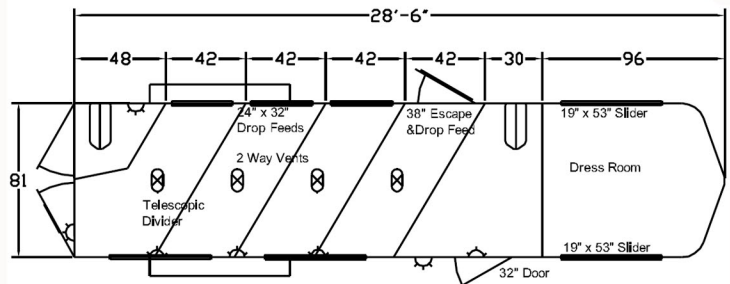

SHADOW

Pro Series Gooseneck Models

Shadow Trailers - Setting The Standard for Innovation

Standard 700 Series Features:

- Coupler:** 3" Ball
- Jack:** Standard Single Speed (Two Speed select models)
- Axles:** Two Torsion Axles, with Electric Brakes
5200# or 7000# Standard based on Model
- Nose:** .050" White Alum. and 12" Diamond Plate Lower
- Dress Room:** Slant Loads - 30" Short Wall, Saddle Rack Mount Provision, Bridle Hooks, Spare Tire Mount, Dome Light, Porch Light, 19" x 53" Slider Windows, 19" x 53" Slider
- Horse Area:** Slant Loads - Rubber Mats on Walls, Drop Down Feed Windows with Integrate Bars, Dome Light(s), 2 Head Ties Per Stall, Vents, 19" x 53" Slider Window
- Floor:** Interlocking Aluminium with Rubber Mats
- Electrical:** Exterior LED Lights - Stop, Turn, & Running, Tag Light, 14 ga Wiring in Junction Boxes
- Safety:** Break-Away Switch and Safety Cables
- Rear Tack:** On Slant Loads - Folding Rear Tack Wall, Swing-Out Saddle Rack Mounts, Bridle Hooks
- Escape Door:** 38" Wide. 24" x 32" Drop Feed Windows with Integrated Guards
- Rear Door:** 50 / 50 Doors, Rear Load Light, Window(s)

For Detailed lists of many other models and features, specs, and options; visit www.MyShadow.com.au

Jilliby, NSW, 2259
0414 416 165

US Models Shown

www.MyShadow.com.au

US Models Shown
Model: 700 Series 717S-3SL-GN
Height: 7' 0" Approx Wt: 4260 lbs

Model: 700 Series 7205E-4SL-GN
Height: 7' 0" Approx Wt: 4850 lbs

Model: 700 Series 7295E-2STR-GN-Box-D
Height: 7' 6" Approx Wt: 4800 lbs

All Aluminium Frame, Floor, and Skin
Quality Product with Noticable Value