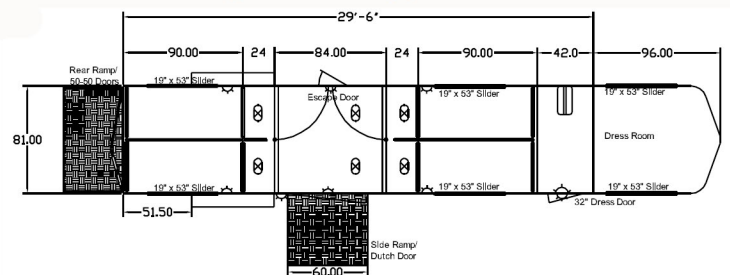

SHADOW

Pro Series Gooseneck Models

Shadow Trailers - Setting The Standard for Innovation

Standard 700 Series Features:

- Coupler:** 3" Ball
- Jack:** Standard Single Speed (Two Speed select models)
- Axles:** Two Torsion Axles, with Electric Brakes
5200# or 7000# Standard based on Model
- Nose:** .050" White Alum. and 12" Diamond Plate Lower
- Dress Room:** Slant Loads - 30" Short Wall, Saddle Rack Mount Provision, Bridle Hooks, Spare Tire Mount, Dome Light, Porch Light, 19" x 53" Slider Windows, 19" x 53" Slider
- Horse Area:** Slant Loads - Rubber Mats on Walls, Drop Down Feed Windows with Integrate Bars, Dome Light(s), 2 Head Ties Per Stall, Vents, 19" x 53" Slider Window
- Floor:** Interlocking Aluminium with Rubber Mats
- Electrical:** Exterior LED Lights - Stop, Turn, & Running, Tag Light, 14 ga Wiring in Junction Boxes
- Safety:** Break-Away Switch and Safety Cables
- Rear Tack:** On Slant Loads - Folding Rear Tack Wall, Swing-Out Saddle Rack Mounts, Bridle Hooks
- Escape Door:** 38" Wide. 24" x 32" Drop Feed Windows with Integrated Guards
- Rear Door:** 50 / 50 Doors, Rear Load Light, Window(s)

For Detailed lists of many other models and features, specs, and options; visit www.MyShadow.com.au

Jilliby, NSW, 2259
0414 416 165

US Models Shown

www.MyShadow.com.au

US Models Shown
Model: 700 Series 717S-3SL-GN
Height: 7' 0" Approx Wt: 4260 lbs

Model: 700 Series 7205E-4SL-GN
Height: 7' 0" Approx Wt: 4850 lbs

Model: 700 Series 7295E-2STR-GN-Box-D
Height: 7' 6" Approx Wt: 4800 lbs

All Aluminium Frame, Floor, and Skin
Quality Product with Noticable Value